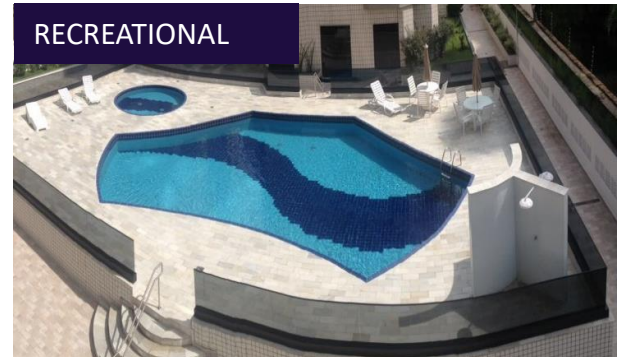

COMMERCIAL