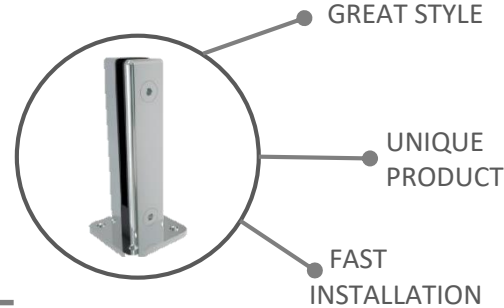

RESIDENTIAL