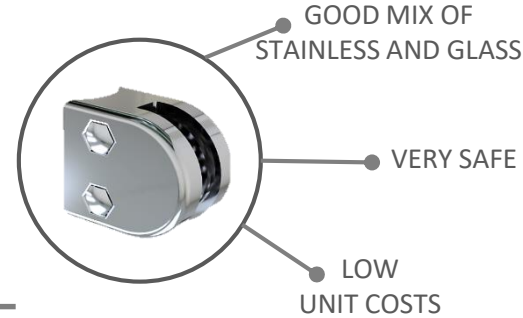

RESIDENTIAL

RESIDENTIAL

stainless
design

Stainless Steel & Glass Balustrades

GLASS LINE

Specification: Pressure Brackets

1. Material- Stainless Steel 304/316
2. Each unit up to 1200mm
3. Polished finish
4. For glass up to 8mm and then 10-12mm
5. Various options handrail
6. Can be used without handrail for pools