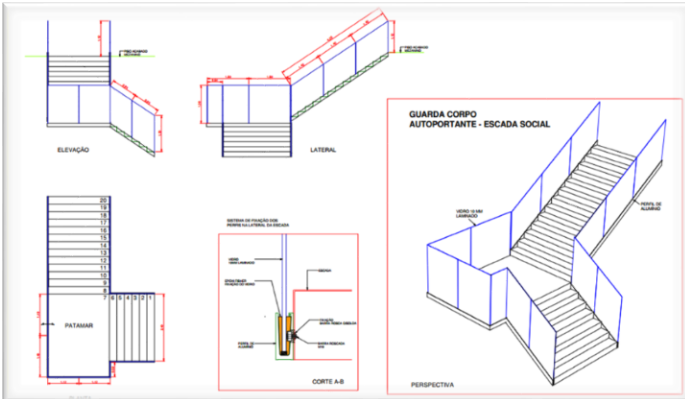

- 2D – 3D – BOM – BIM – AUTOCAD
- Examples or our work:

stainless
design

Stainless Steel & Glass Balustrades

PROJECT WORK

stainless
design

Stainless Steel & Glass Balustrades

GLASS LINE

Specification: Glass Stand off