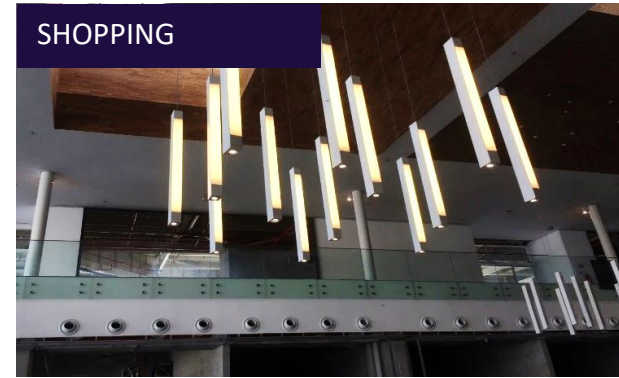

RESIDENTIAL