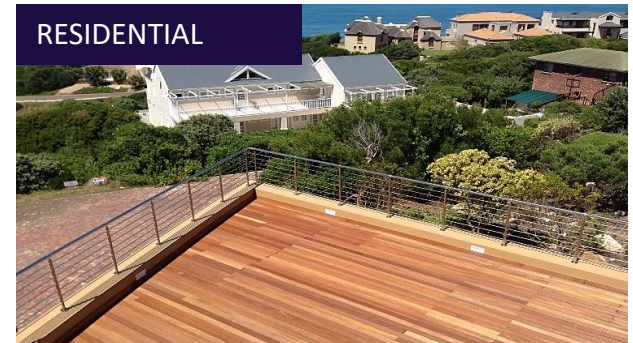

stainless
design

Stainless Steel & Glass Balustrades

HORIZONTAL LINE

Specification: Swivel Junction

1. Material- Stainless Steel 304/316
2. Each unit up to 1200mm
3. Polished finish
4. Total height 1100mm
5. Various options handrail
6. 100% Modular

FAST TO
INSTALL

GREAT PRICE:
QUALITY RATIO

LIGHT
APPEARANCE