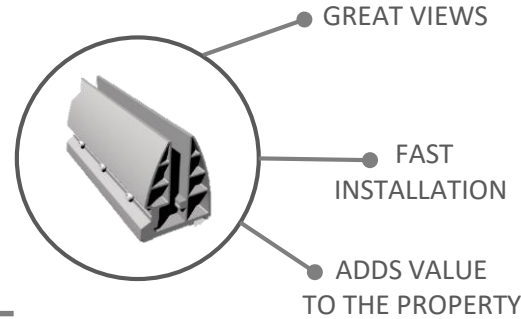

GLASS LINE

Specification: U Channel mount

1. Material- Aluminum
2. Each unit up to 2000mm
3. Optionally covers for finish
4. Units 300mm by 115mm wide
5. With or Without Handrail
6. Glass up to 20mm Toughened