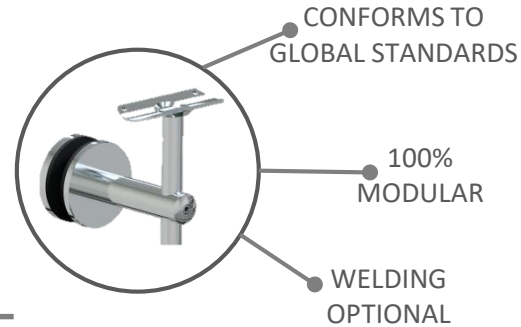

COMMERCIAL

stainless
design

Stainless Steel & Glass Balustrades

HANDRAIL

Specification: Handrail

1. Material- Stainless Steel 304/316
2. Each unit up to 1500mm
3. Polished finish
4. Total height depends on local spec
5. Varios handrail connections
6. Options for wall and glass mount

RESIDENTIAL

COMMERCIAL

COMMERCIAL

stainless
design

Stainless Steel & Glass Balustrades

PRODUCT
TESTING

We test everything because your safety matters!

- We measure deflection on impact
- We test glass specification to end-user need
- Apply the swing bag impact test
- Design criteria to local standards
- Check user height criteria