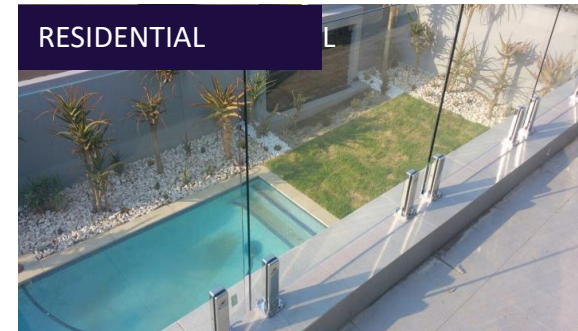

RESIDENTIAL

RESIDENTIAL

stainless
design

Stainless Steel & Glass Balustrades

GLASS LINE

Specification: Pressure Brackets

1. Material- Stainless Steel 304/316
2. Each unit up to 1200mm
3. Polished finish
4. For glass up to 8mm and then 10-12mm
5. Various options handrail
6. Can be used without handrail for pools