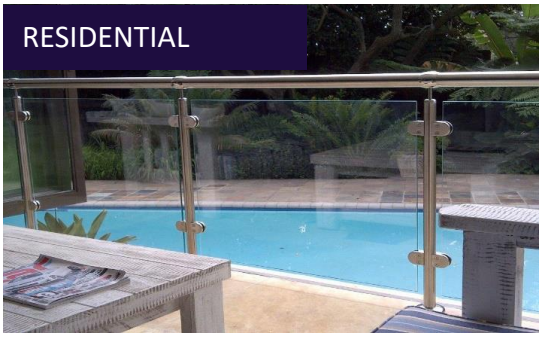

stainless
design

Stainless Steel & Glass Balustrades

GLASS LINE

Specification: Pressure Brackets

1. Material- Stainless Steel 304/316
2. Each unit up to 1200mm
3. Polished finish
4. For glass up to 8mm and then 10-12mm
5. Various options handrail
6. Can be used without handrail for pools