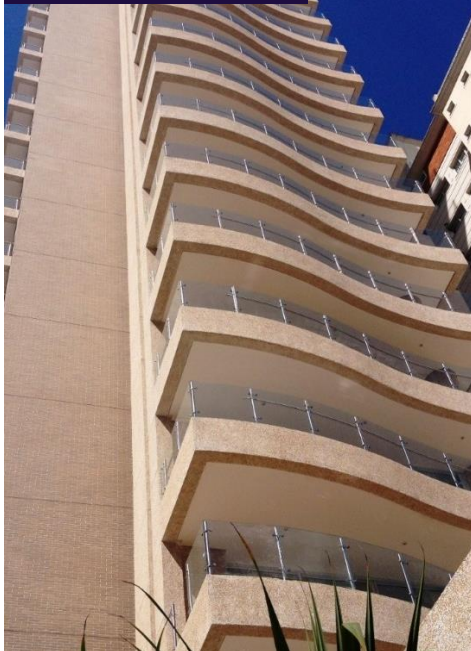

stainless
design

Stainless Steel & Glass Balustrades

GLASS LINE

Specification: Butterfly Bracket

1. Material- Stainless Steel 304/316
2. Each unit up to 1200mm
3. Mirror finish
4. Total height 1100mm
5. Various options for handrail
6. Made for 50.8 stanchion