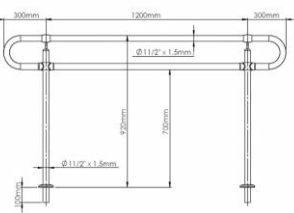

HORIZONTAL LINE

Specification: Swivel Junction

1. Material- Stainless Steel 304/316
2. Each unit up to 1200mm
3. Polished finish
4. Total height 1100mm
5. Various options handrail
6. 100% Modular

FAST TO
INSTALL

stainless
design

Stainless Steel & Glass Balustrades

VERTICAL LINE

Specification: Frictionlok System

1. Material- Stainless Steel 304/316
2. Each unit up to 1500mm
3. Polished finish
4. Total height 1100mm
5. Various options handrail
6. Needs special mounting tool

VERTICAL LINE

Specification: Ramp Module

1. Material- Stainless Steel 304/316
2. Each unit up to 1500mm
3. Polished finish
4. Total height depends on local spec
5. Handrail at 2 heights on central axis
6. Needs special mounting tool