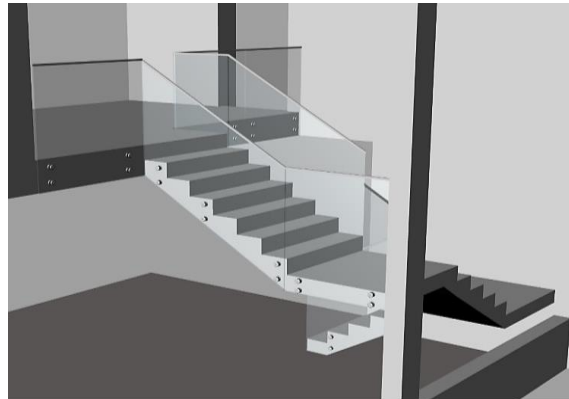

Our Project work!

- 2D – 3D – BOM – BIM – AUTOCAD
- Examples or our work:

stainless
design

Stainless Steel & Glass Balustrades

PROJECT WORK