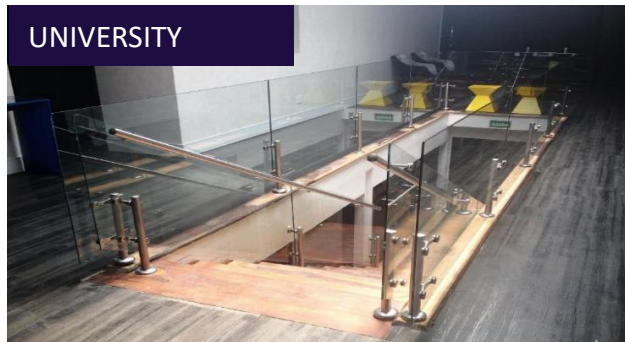

stainless
design

Stainless Steel & Glass Balustrades

GLASS LINE

Specification: Butterfly Bracket

1. Material- Stainless Steel 304/316
2. Each unit up to 1200mm
3. Mirror finish
4. Total height 1100mm
5. Various options for handrail
6. Made for 50.8 stanchion