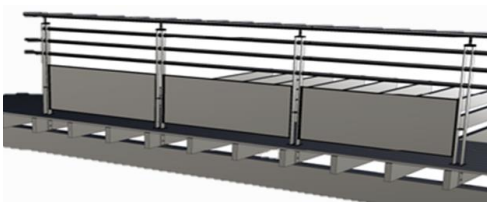

PRODUCT RANGE

Our Product Line 2018

HORIZONTAL LINE

- Frictionlok
- Swivel Junction system
- Access rampas
- Handrail

CUSTOM PRODUCTS

- Shoppings
- Barra Chata
- Escadas

Patented
Technology

MODULAR