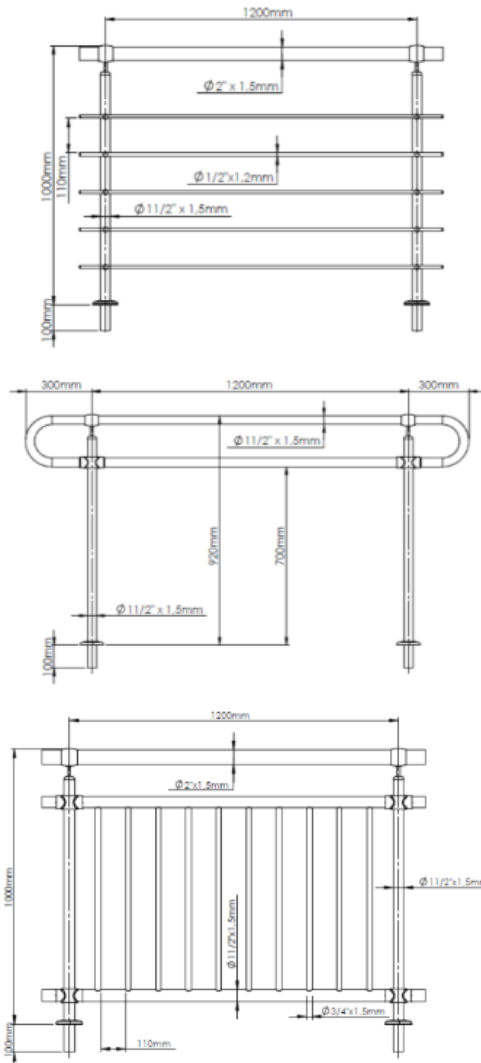

stainless
design

Stainless Steel & Glass Balustrades

WHY BUY THE
BEST?

- **Rapid Installation – modular**
  - Up to 10metres per day per team
- **Extremely low maintenance**
  - Excellent life time usage
- **Best Cost : Quality ratio**
  - Quality graded products up to 20% less
- **Global design and project management**
  - The latest trends
- **Industrial production**
  - Automotive grade controls TS 16949
- **100% Recyclable products**
  - Low carbon impact to the environment