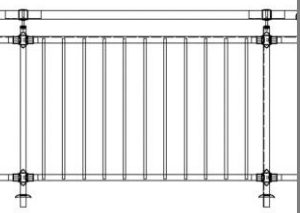

stainless
design

Stainless Steel & Glass Balustrades

VERTICAL LINE

Specification: Frictionlok System

1. Material- Stainless Steel 304/316
2. Each unit up to 1500mm
3. Polished finish
4. Total height 1100mm
5. Various options handrail
6. Needs special mounting tool