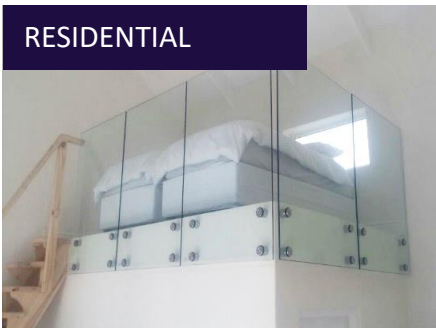

stainless
design

Stainless Steel & Glass Balustrades

GLASS LINE

Specification: Glass Stand off

1. Material- Stainless Steel 304/316
2. Diameter options – 50,8mm/60mm/76,2mm
3. Polished finish
4. Made for chemical bond mount
5. With or Without Handrail
6. Glass from 8mm up to 20mm Toughened