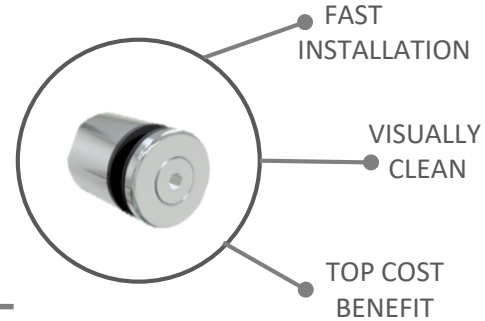

SHOPPING

1. Material- Stainless Steel 304/316
2. Diameter options – 50,8mm/60mm/76,2mm
3. Polished finish
4. Made for chemical bond mount
5. With or Without Handrail
6. Glass from 8mm up to 20mm Toughened