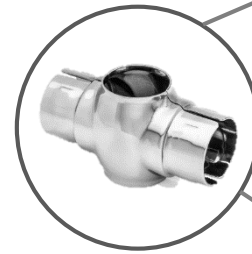

stainless
design

Stainless Steel & Glass Balustrades

VERTICAL LINE

Specification: Frictionlok System

1. Material- Stainless Steel 304/316
2. Each unit up to 1500mm
3. Polished finish
4. Total height 1100mm
5. Various options handrail
6. Needs special mounting tool

VERTICAL LINE

Specification: Ramp Module

1. Material- Stainless Steel 304/316
2. Each unit up to 1500mm
3. Polished finish
4. Total height depends on local spec
5. Handrail at 2 heights on central axis
6. Needs special mounting tool